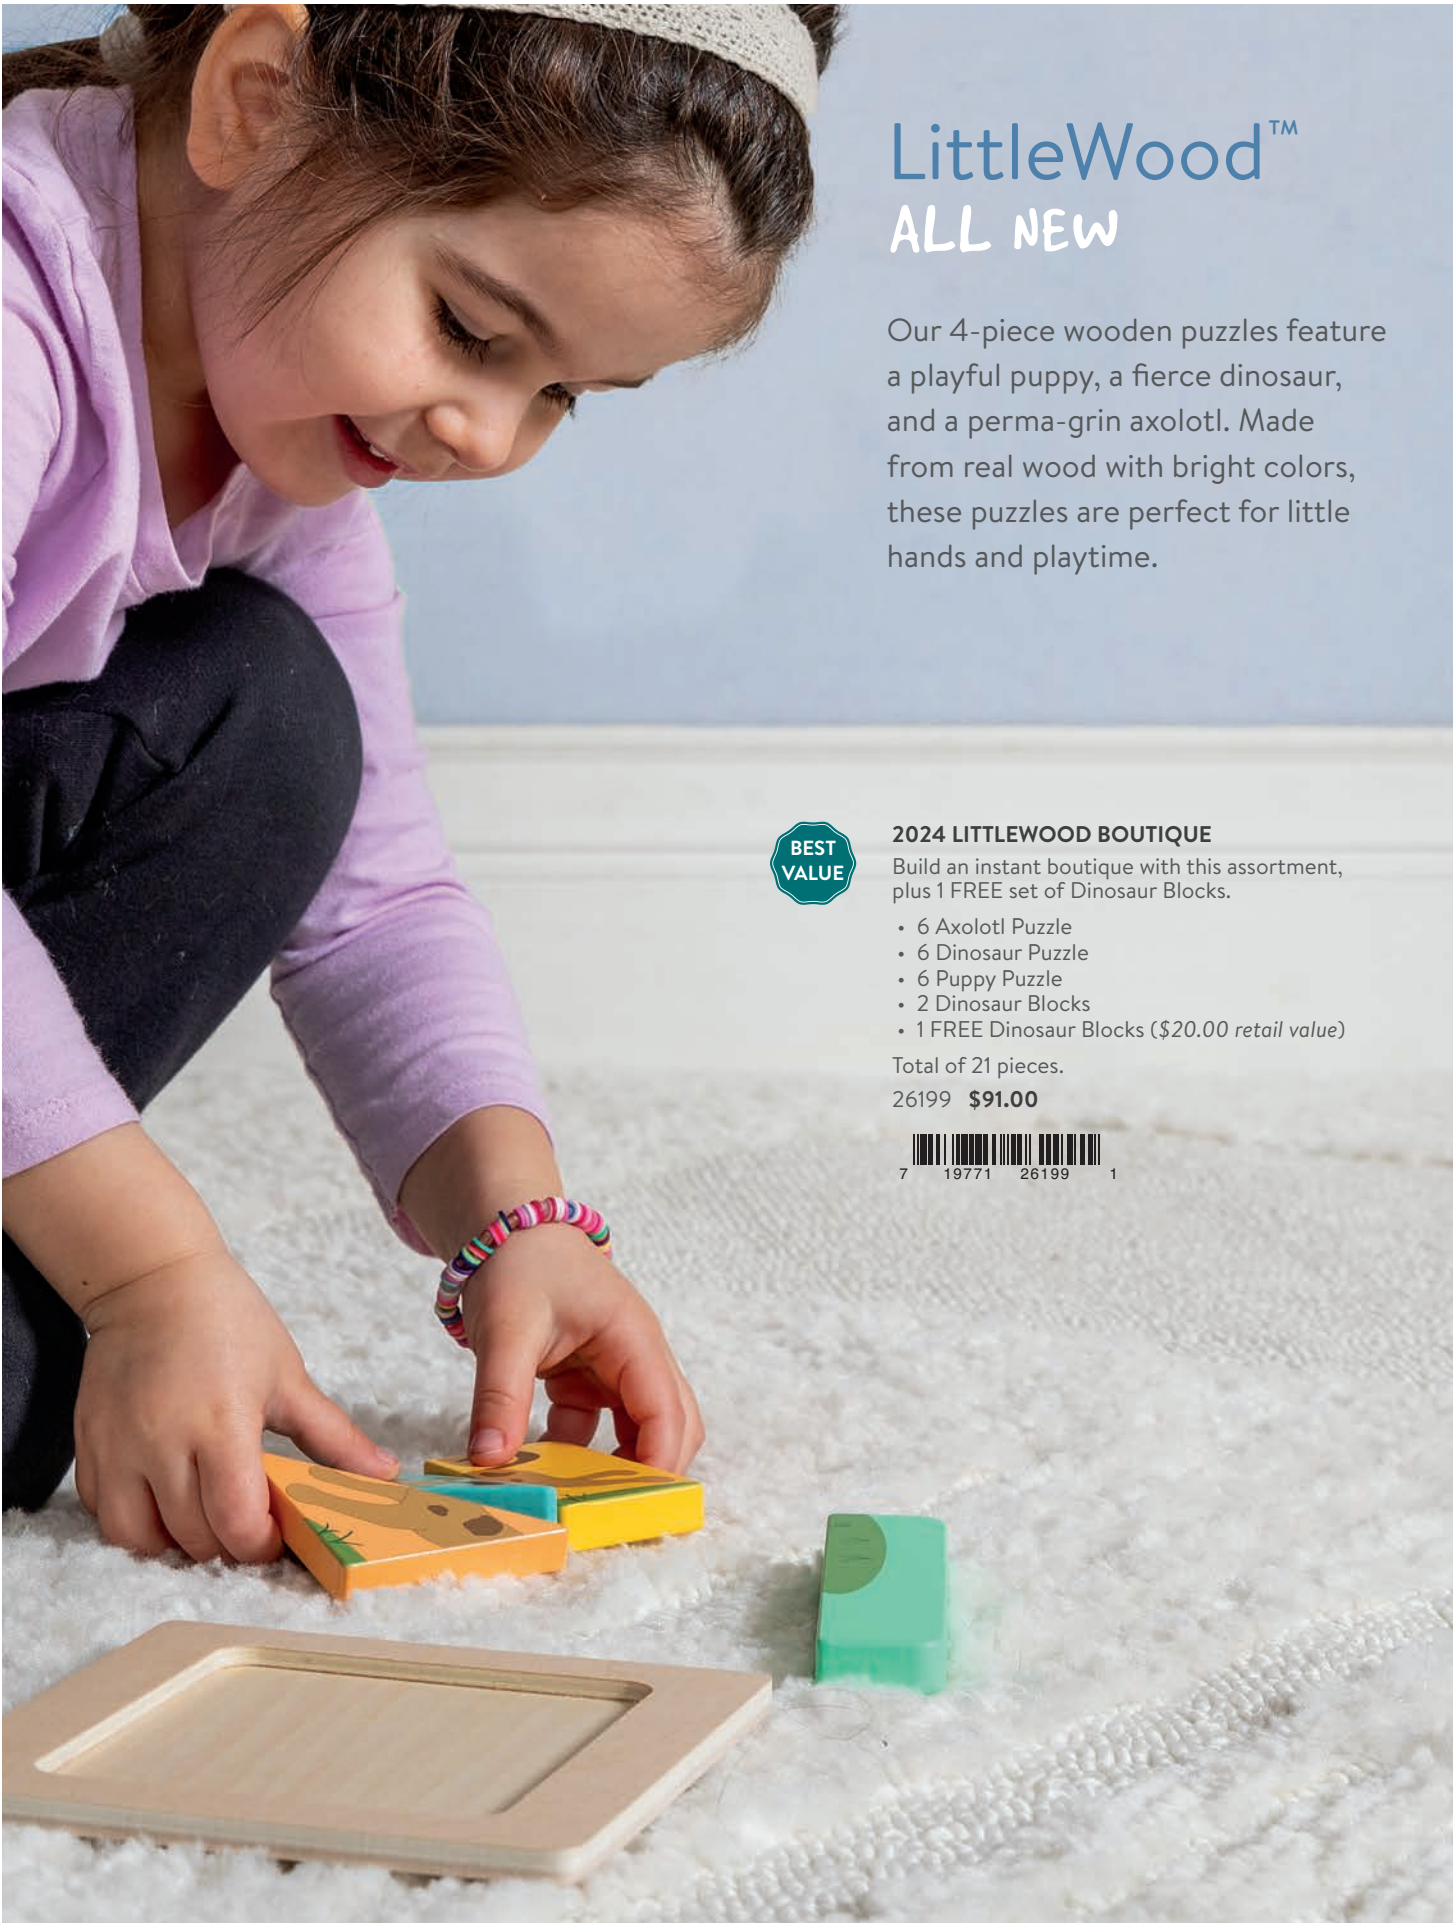

LittleWood™ ALL NEW

Our 4-piece wooden puzzles feature a playful puppy, a fierce dinosaur, and a perma-grin axolotl. Made from real wood with bright colors, these puzzles are perfect for little hands and playtime.

2024 LITTLEWOOD BOUTIQUE

Build an instant boutique with this assortment, plus 1 FREE set of Dinosaur Blocks.

- 6 Axolotl Puzzle
- 6 Dinosaur Puzzle
- 6 Puppy Puzzle
- 2 Dinosaur Blocks
- 1 FREE Dinosaur Blocks ($20.00 retail value)

Total of 21 pieces.

26199 **$91.00**